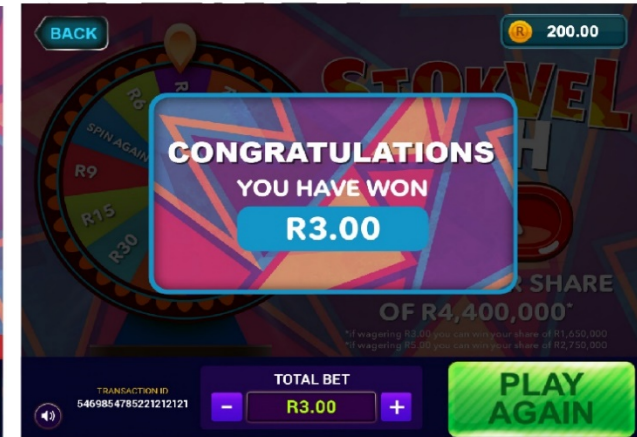

HOW TO PLAY AND HOW TO WIN: FRUITY BUCKS

- Step 01: Log in to <https://www.nationallottery.co.za/play-now/eaziwin> or follow the prompts on the Mobile App.
- Step 02: Select Fruity Bucks as your game option.
- Step 03: Select your entry price from either R3.00 or R5.00.
- Step 04: Click the  symbol on the bottom left of the screen to view the prize pay table then select the right arrow to reveal the winning pay patterns for the game.
- Step 05: Click the PLAY NOW button or
- Step 06: Left click on your mouse or tap the touchpad or touchscreen to spin the reel.
- Step 07: Match the symbols to the winning patterns in the pay table to win a prize.
- Step 08: A message appears at the end of the game to notify you of the outcome.
- Step 09: The winning amount and winning patterns are revealed to winners at the end of each game.
- Step 10: Your On-line player account wallet will be topped up automatically with your winning amount below R50,000.
- Step 11: Click on the PLAY AGAIN button to play again.

EAZIWIN ON-LINE GAME RULES AND REGULATIONS

HOW TO PLAY AND HOW TO WIN: STOKVEL CASH

- Step 01: Log in to <https://www.nationallottery.co.za/play-now/eaziwin> or follow the prompts on the Mobile App.
- Step 02: Select STOKVEL CASH as your game option.
- Step 03: Select your entry price from either R3.00 or R5.00.
- Step 04: Click the PLAY NOW button.
- Step 05: The prize amount will be revealed after you have spun the wheel.
- Step 06: Click the JIKA button to spin the wheel.
- Step 07: If the wheel lands on SPIN AGAIN, JIKA the wheel again to see whether you have won.
- Step 08: A message will appear at the end of the game to notify you of the outcome.
- Step 09: Your On-line player account wallet will be topped up automatically with your winning amount below R50,000.
- Step 10: Click on the PLAY AGAIN button to play again.