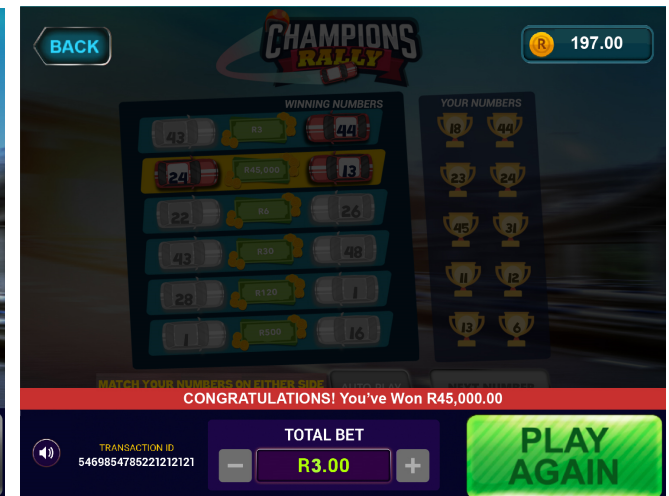

EAZIWIN ON-LINE GAME RULES AND REGULATIONS

HOW TO PLAY AND HOW TO WIN: CHAMPIONS RALLY

- Step 01: Log in to <https://www.nationallottery.co.za/play-now/eaziwin> or follow the prompts on the Mobile App.
- Step 02: Select CHAMPIONS RALLY as your game option.
- Step 03: Select your entry price of R3.00.
- Step 04: Click the PLAY NOW button.
- Step 05: Left click on your mouse or tap the touchpad on the Trophies to reveal your numbers. You can reveal each number individually by clicking on the “NEXT NUMBER” button, or you can also use the “AUTO PLAY” button to reveal all numbers.
- Step 06: Match your numbers on either side to win the prize value shown.
- Step 07: A message appears at the end of the game to notify you of the outcome.
- Step 08: The winning amount and winning patterns are revealed to winners at the end of each game.
- Step 09: Your On-Line player account wallet will be topped up automatically with your winning amount below R50,000.
- Step 10: Click on the PLAY AGAIN button to play again.