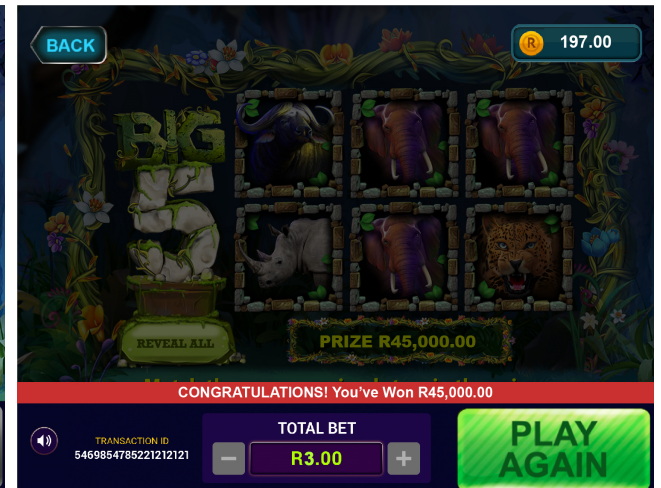

EAZIWIN ON-LINE GAME RULES AND REGULATIONS

HOW TO PLAY AND HOW TO WIN: CHAMPIONS RALLY

- Step 01: Log in to <https://www.nationallottery.co.za/play-now/eaziwin> or follow the prompts on the Mobile App.
- Step 02: Select CHAMPIONS RALLY as your game option.
- Step 03: Select your entry price of R3.00.
- Step 04: Click the PLAY NOW button.
- Step 05: Left click on your mouse or tap the touchpad on the Trophies to reveal your numbers. You can reveal each number individually by clicking on the “NEXT NUMBER” button, or you can also use the “AUTO PLAY” button to reveal all numbers.
- Step 06: Match your numbers on either side to win the prize value shown.
- Step 07: A message appears at the end of the game to notify you of the outcome.
- Step 08: The winning amount and winning patterns are revealed to winners at the end of each game.
- Step 09: Your On-Line player account wallet will be topped up automatically with your winning amount below R50,000.
- Step 10: Click on the PLAY AGAIN button to play again.

HOW TO PLAY AND HOW TO WIN: BIG 5

- Step 01: Log in to <https://www.nationallottery.co.za/play-now/eaziwin> or follow the prompts on the Mobile App.
- Step 02: Select BIG 5 as your game option.
- Step 03: Select your entry price of R3.00.
- Step 04: Click on the PLAY NOW button.
- Step 05: Left click on your mouse or tap the touchpad on the blocks to reveal each animal individually or to reveal all you can also use the "REVEAL ALL" button to reveal all the animals.
- Step 06: Match three of the same animals to win the prize displayed.
- Step 07: A message appears at the end of the game to notify you of the outcome.
- Step 08: The winning amount and winning patterns are revealed to winners at the end of each game.
- Step 09: Your On-Line player account wallet will be topped up automatically with your winning amount below R50, 000.
- Step 10: Click on the PLAY AGAIN button to play again.