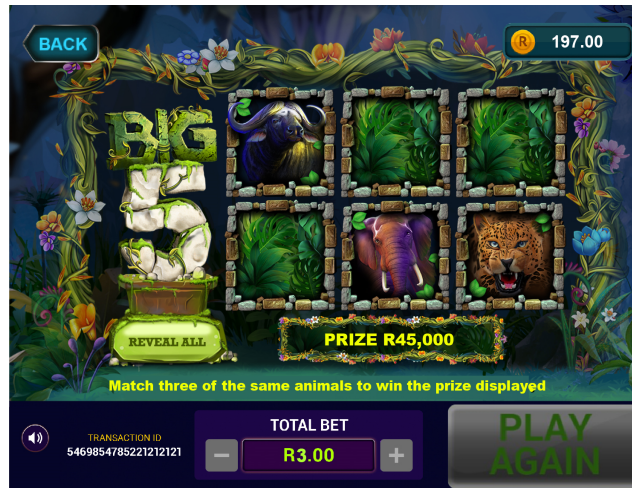

EAZIWIN ON-LINE GAME RULES AND REGULATIONS

HOW TO PLAY AND HOW TO WIN: CHAMPIONS RALLY

- Step 01: Log in to <https://www.nationallottery.co.za/play-now/eaziwin> or follow the prompts on the Mobile App.
- Step 02: Select CHAMPIONS RALLY as your game option.
- Step 03: Select your entry price of R3.00.
- Step 04: Click the PLAY NOW button.
- Step 05: Left click on your mouse or tap the touchpad on the Trophies to reveal your numbers. You can reveal each number individually by clicking on the “NEXT NUMBER” button, or you can also use the “AUTO PLAY” button to reveal all numbers.
- Step 06: Match your numbers on either side to win the prize value shown.
- Step 07: A message appears at the end of the game to notify you of the outcome.
- Step 08: The winning amount and winning patterns are revealed to winners at the end of each game.
- Step 09: Your On-Line player account wallet will be topped up automatically with your winning amount below R50,000.
- Step 10: Click on the PLAY AGAIN button to play again.

HOW TO PLAY AND HOW TO WIN: BIG 5

- Step 01: Log in to <https://www.nationallottery.co.za/play-now/eaziwin> or follow the prompts on the Mobile App.
- Step 02: Select BIG 5 as your game option.
- Step 03: Select your entry price of R3.00.
- Step 04: Click on the PLAY NOW button.
- Step 05: Left click on your mouse or tap the touchpad on the blocks to reveal each animal individually or to reveal all you can also use the "REVEAL ALL" button to reveal all the animals.
- Step 06: Match three of the same animals to win the prize displayed.
- Step 07: A message appears at the end of the game to notify you of the outcome.
- Step 08: The winning amount and winning patterns are revealed to winners at the end of each game.
- Step 09: Your On-Line player account wallet will be topped up automatically with your winning amount below R50, 000.
- Step 10: Click on the PLAY AGAIN button to play again.