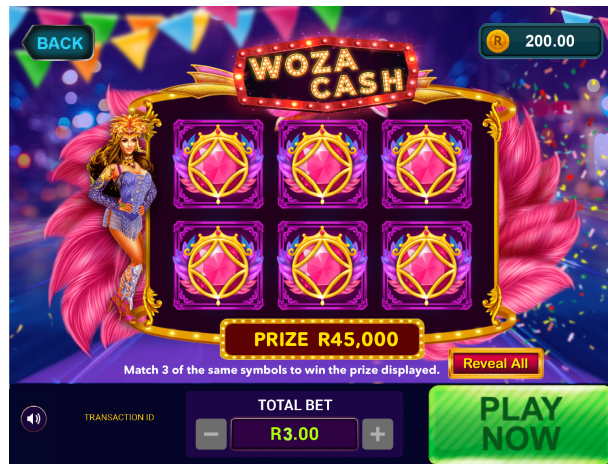

HOW TO PLAY AND HOW TO WIN: WOZA CASH

- Step 01: Log in to <https://www.nationallottery.co.za/play-now/eaziwin> or follow the prompts on the Mobile App.
- Step 02: Select WOZA CASH as your game option.
- Step 03: Select your entry price of R3.00.
- Step 04: Click on the PLAY NOW button.
- Step 05: Left-click on the mouse or tap the touchpad on the Jewels to reveal the outcome. You can reveal each symbol individually by clicking on them, or can also use the “REVEAL ALL” button to reveal all the symbols.
- Step 06: Match 3 of the same symbols to win the prize displayed.
- Step 07: A message appears at the end of the game to notify you of the outcome.
- Step 08: The winning amount and winning patterns are revealed to the winner at the end of each game.
- Step 09: Your On-Line player account wallet will be topped up automatically with your winning amount below R50, 000.
- Step 10: Click on the PLAY AGAIN button to play again.