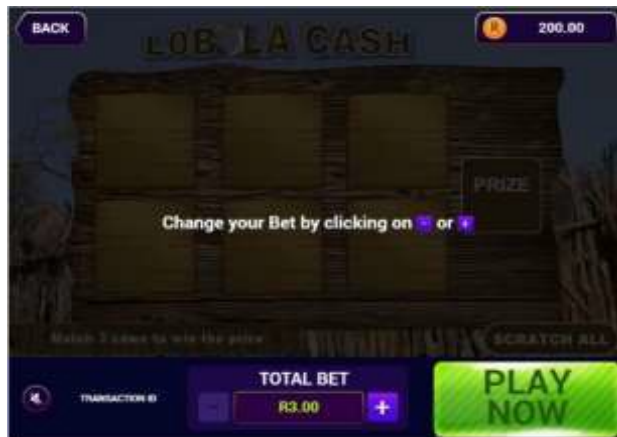

HOW TO PLAY AND HOW TO WIN: FAFI FORTUNE

- Step 01: Log in to <https://www.nationallottery.co.za/play-now/eaziwin> or follow the prompts on the Mobile App.
- Step 02: Select FAFI FORTUNE as your game option.
- Step 03: Select your entry price from either R3.00 or R5.00.
- Step 04: Click the PLAY NOW button.
- Step 05: The prize for the game will be revealed as per the prize table.
- Step 06: Click on your mouse or tap the touchpad or touchscreen to spin the reel.
- Step 07: Match at least 3 of the symbols according to the winning pattern illustrated in the pay table to win the prize.
- Step 08: A message appears at the end of the game to notify you of the outcome.
- Step 09: Your On-Line player account wallet will be topped up automatically with your winning amount below R50,000.
- Step 10: Click on the PLAY AGAIN button to play again.

HOW TO PLAY AND HOW TO WIN: LOBOLA CASH

- Step 01: Log in to <https://www.nationallottery.co.za/play-now/eaziwin> or follow the prompts on the Mobile App.
- Step 02: Select LOBOLA CASH as your game option.
- Step 03: Select your entry price from either R3.00 or R5.00.
- Step 04: Click the PLAY NOW button.
- Step 05: The prize amount will be visible on the right hand side.
- Step 06: Scratch the gold squares to reveal the different cows.
- Step 07: Click on SCRATCH ALL to reveal all the cows at once.
- Step 08: Match 3 cows to win a prize.
- Step 09: A message appears at the end of the game to notify you of the outcome.
- Step 10: Your On-Line player account wallet will be topped up automatically with your winning amount below R50,000.
- Step 11: Click on the PLAY AGAIN button to play again.