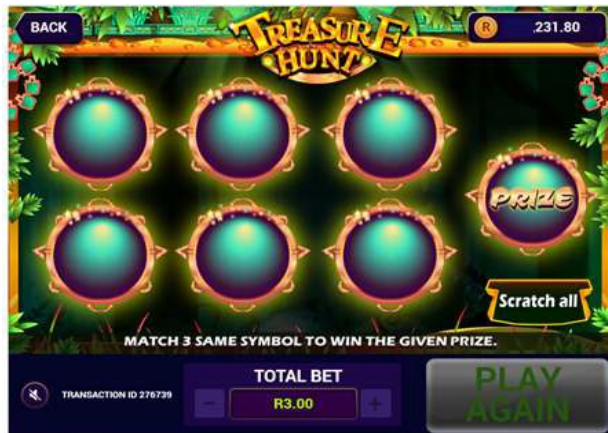

HOW TO PLAY AND HOW TO WIN: MONEY BEE

- Step 01: Log in to <https://www.nationallottery.co.za/play-now/eaziwin> or follow the prompts on the Mobile App.
- Step 02: Select Money Bee as your game option.
- Step 03: Select your entry price from either R3.00 or R5.00.
- Step 04: Press the PLAY button.
- Step 05: Move the money bee to hover over a flower and blossom it.
- Step 06: The flower bud will open to reveal a prize amount.
- Step 07: Continue moving the money bee to blossom other flowers and reveal all the prize options for the game.
- Step 08: Match 3 same prize amounts to win that amount.
- Step 09: A message appears at the end of the game to notify you of the outcome.
- Step 10: Your On-Line player account wallet will be topped up automatically with your winning amount below R50,000.
- Step 11: Click on the PLAY AGAIN button to play again.

HOW TO PLAY AND HOW TO WIN: TREASURE HUNT

- Step 01: Log in to <https://www.nationallottery.co.za/play-now/eaziwin> or follow the prompts on the Mobile App.
- Step 02: Select Treasure Hunt as your game option.
- Step 03: Select your entry price from either R3.00, R5.00, or R10.00.
- Step 04: Press the PLAY button.
- Step 05: Click on the PRIZE circle to reveal the prize for the game.
- Step 06: Click on all the other circles to reveal treasure symbols; or
- Step 07: Click on SCRATCH ALL to reveal all the game data.
- Step 08: Match 3 same treasure symbols to win the prize amount.
- Step 09: A message appears at the end of the game to notify you of the outcome.
- Step 10: Your On-Line player account wallet will be topped up automatically with your winning amount below R50,000.
- Step 11: Click on the PLAY AGAIN button to play again.