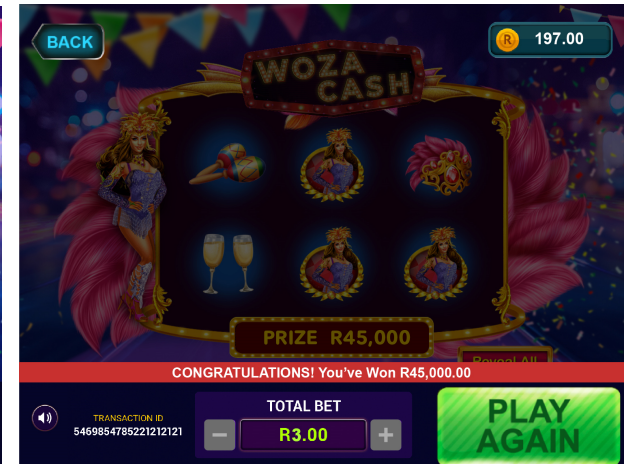

HOW TO PLAY AND HOW TO WIN: BIG 5

- Step 01: Log in to <https://www.nationallottery.co.za/play-now/eaziwin> or follow the prompts on the Mobile App.
- Step 02: Select BIG 5 as your game option.
- Step 03: Select your entry price of R3.00.
- Step 04: Click on the PLAY NOW button.
- Step 05: Left click on your mouse or tap the touchpad on the blocks to reveal each animal individually or to reveal all you can also use the "REVEAL ALL" button to reveal all the animals.
- Step 06: Match three of the same animals to win the prize displayed.
- Step 07: A message appears at the end of the game to notify you of the outcome.
- Step 08: The winning amount and winning patterns are revealed to winners at the end of each game.
- Step 09: Your On-Line player account wallet will be topped up automatically with your winning amount below R50, 000.
- Step 10: Click on the PLAY AGAIN button to play again.

HOW TO PLAY AND HOW TO WIN: WOZA CASH

- Step 01: Log in to <https://www.nationallottery.co.za/play-now/eaziwin> or follow the prompts on the Mobile App.
- Step 02: Select WOZA CASH as your game option.
- Step 03: Select your entry price of R3.00.
- Step 04: Click on the PLAY NOW button.
- Step 05: Left-click on the mouse or tap the touchpad on the Jewels to reveal the outcome. You can reveal each symbol individually by clicking on them, or can also use the “REVEAL ALL” button to reveal all the symbols.
- Step 06: Match 3 of the same symbols to win the prize displayed.
- Step 07: A message appears at the end of the game to notify you of the outcome.
- Step 08: The winning amount and winning patterns are revealed to the winner at the end of each game.
- Step 09: Your On-Line player account wallet will be topped up automatically with your winning amount below R50, 000.
- Step 10: Click on the PLAY AGAIN button to play again.