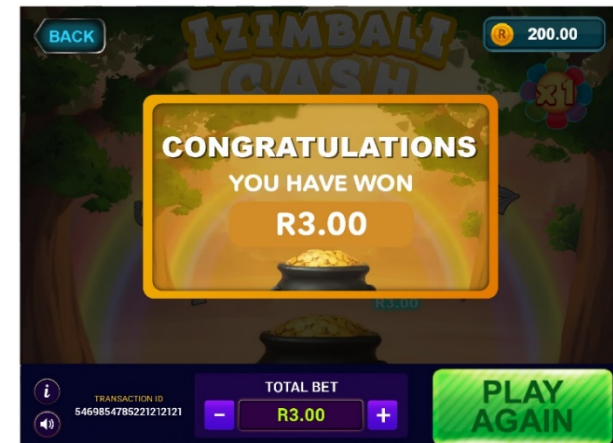

EAZIWIN ON-LINE GAME RULES AND REGULATIONS

HOW TO PLAY AND HOW TO WIN: STOKVEL CASH

- Step 01: Log in to <https://www.nationallottery.co.za/play-now/eaziwin> or follow the prompts on the Mobile App.
- Step 02: Select STOKVEL CASH as your game option.
- Step 03: Select your entry price from either R3.00 or R5.00.
- Step 04: Click the PLAY NOW button.
- Step 05: The prize amount will be revealed after you have spun the wheel.
- Step 06: Click the JIKA button to spin the wheel.
- Step 07: If the wheel lands on SPIN AGAIN, JIKA the wheel again to see whether you have won.
- Step 08: A message will appear at the end of the game to notify you of the outcome.
- Step 09: Your On-line player account wallet will be topped up automatically with your winning amount below R50,000.
- Step 10: Click on the PLAY AGAIN button to play again.

EAZiWIN ON-LINE GAME RULES AND REGULATIONS

HOW TO PLAY AND HOW TO WIN: IZIMBALI CASH

- Step 01: Log in to <https://www.nationallottery.co.za/play-now/eaziwin> or follow the prompts on the Mobile App.
- Step 02: Select IZIMBALI CASH as your game option.
- Step 03: Select your entry price from either R3.00 or R5.00.
- Step 04: Click the symbol on the screen to view the How To Play steps and select the right arrow to view the prize pay table.
- Step 05: Click the PLAY NOW button
- Step 06: Left click on your mouse or tap the touchpad on the flower to reveal the outcome.
- Step 07: Match three identical symbols behind 3 blossoms, in a vertical row of the same colour to win a prize. Uncover a POT OF GOLD and winnings can be multiplied by 2, 3, 5 or 10.
- Step 08: A message appears at the end of the game to notify you of the outcome.
- Step 09: The winning amount and winning patterns are revealed to winners at the end of each game.
- Step 10: Your On-line player account wallet will be topped up automatically with your winning amount below R50,000.
- Step 11: Click on the PLAY AGAIN button to play again.