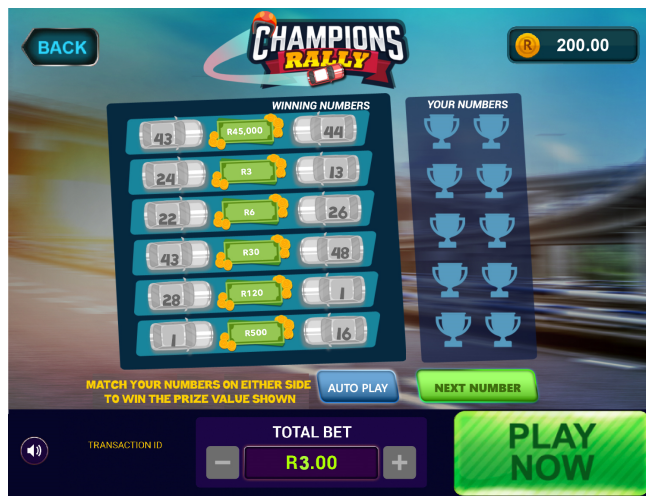

EAZIWIN ON-LINE GAME RULES AND REGULATIONS

HOW TO PLAY AND HOW TO WIN: CHAMPIONS RALLY

- Step 01: Log in to <https://www.nationallottery.co.za/play-now/eaziwin> or follow the prompts on the Mobile App.
- Step 02: Select CHAMPIONS RALLY as your game option.
- Step 03: Select your entry price of R3.00.
- Step 04: Click the PLAY NOW button.
- Step 05: Left click on your mouse or tap the touchpad on the Trophies to reveal your numbers. You can reveal each number individually by clicking on the “NEXT NUMBER” button, or you can also use the “AUTO PLAY” button to reveal all numbers.
- Step 06: Match your numbers on either side to win the prize value shown.
- Step 07: A message appears at the end of the game to notify you of the outcome.
- Step 08: The winning amount and winning patterns are revealed to winners at the end of each game.
- Step 09: Your On-Line player account wallet will be topped up automatically with your winning amount below R50,000.
- Step 10: Click on the PLAY AGAIN button to play again.