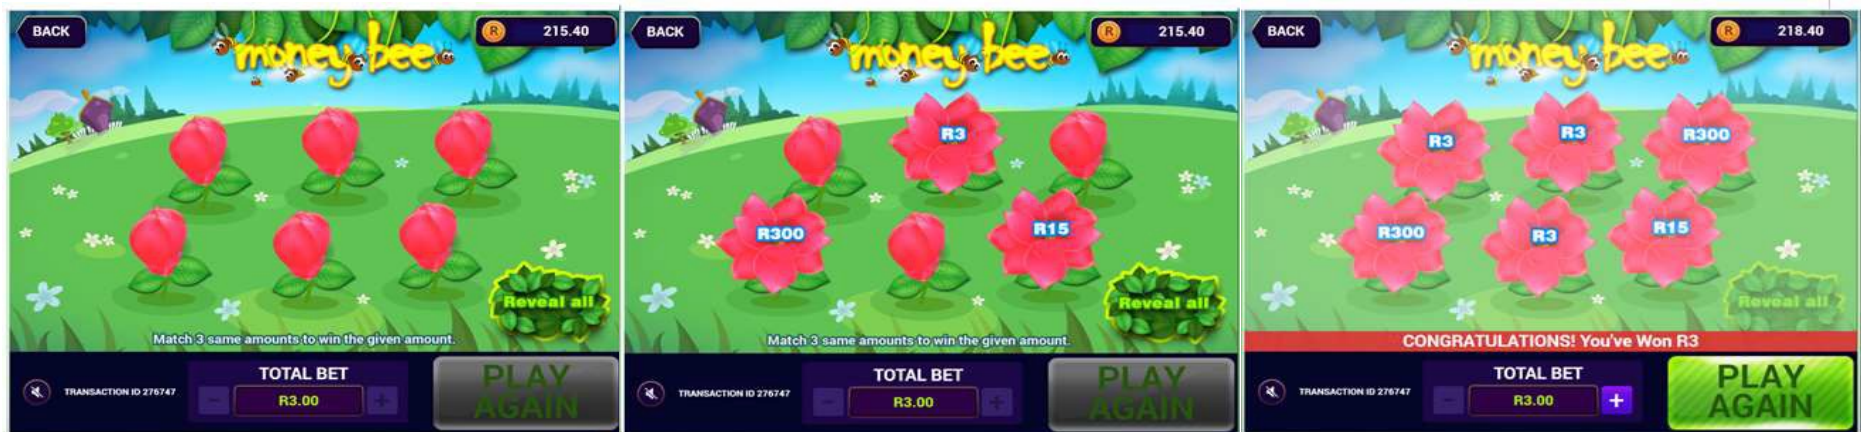

HOW TO PLAY AND HOW TO WIN: TIC-TAC-TOE

- Step 01: Log in to <https://www.nationallottery.co.za/play-now/eaziwin> or follow the prompts on the Mobile App.
- Step 02: Select Tic-Tac-Toe as your game option.
- Step 03: Select your entry price from either R5.00 or R10.00.
- Step 04: Press the PLAY button.
- Step 05: The prize for the game will appear on the right-hand side.
- Step 06: Aim at any balloon using your mouse, touchpad, or touchscreen to select a balloon.
- Step 07: Left-click on your mouse or tap the touchpad or touchscreen to pop the balloon.
- Step 08: Continue popping all the balloons and reveal the 'X' or 'O' symbols behind the balloons.
- Step 09: Match any three symbols in any vertical, horizontal, or diagonal line to win the prize.
- Step 10: A message appears at the end of the game to notify you of the outcome.
- Step 11: Your On-Line player account wallet will be topped up automatically with your winning amount below R50,000.
- Step 12: Click on the PLAY AGAIN button to play again.

HOW TO PLAY AND HOW TO WIN: MONEY BEE

- Step 01: Log in to <https://www.nationallottery.co.za/play-now/eaziwin> or follow the prompts on the Mobile App.
- Step 02: Select Money Bee as your game option.
- Step 03: Select your entry price from either R3.00 or R5.00.
- Step 04: Press the PLAY button.
- Step 05: Move the money bee to hover over a flower and blossom it.
- Step 06: The flower bud will open to reveal a prize amount.
- Step 07: Continue moving the money bee to blossom other flowers and reveal all the prize options for the game.
- Step 08: Match 3 same prize amounts to win that amount.
- Step 09: A message appears at the end of the game to notify you of the outcome.
- Step 10: Your On-Line player account wallet will be topped up automatically with your winning amount below R50,000.
- Step 11: Click on the PLAY AGAIN button to play again.