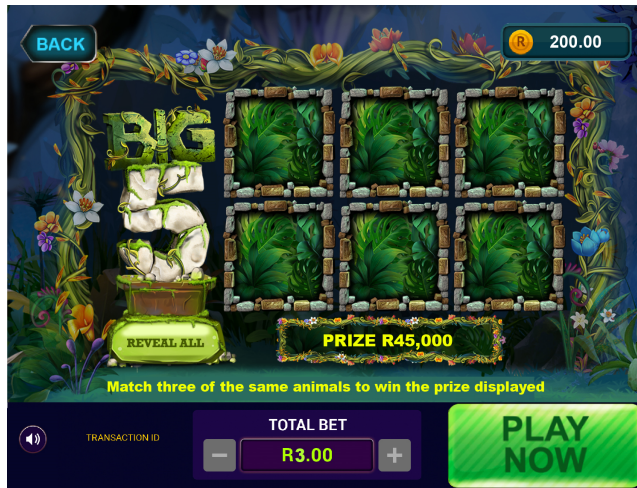

EAZIWIN ON-LINE GAME RULES AND REGULATIONS

HOW TO PLAY AND HOW TO WIN: CHAMPIONS RALLY

- Step 01: Log in to <https://www.nationallottery.co.za/play-now/eaziwin> or follow the prompts on the Mobile App.
- Step 02: Select CHAMPIONS RALLY as your game option.
- Step 03: Select your entry price of R3.00.
- Step 04: Click the PLAY NOW button.
- Step 05: Left click on your mouse or tap the touchpad on the Trophies to reveal your numbers. You can reveal each number individually by clicking on the “NEXT NUMBER” button, or you can also use the “AUTO PLAY” button to reveal all numbers.
- Step 06: Match your numbers on either side to win the prize value shown.
- Step 07: A message appears at the end of the game to notify you of the outcome.
- Step 08: The winning amount and winning patterns are revealed to winners at the end of each game.
- Step 09: Your On-Line player account wallet will be topped up automatically with your winning amount below R50,000.
- Step 10: Click on the PLAY AGAIN button to play again.

HOW TO PLAY AND HOW TO WIN: BIG 5

- Step 01: Log in to <https://www.nationallottery.co.za/play-now/eaziwin> or follow the prompts on the Mobile App.
- Step 02: Select BIG 5 as your game option.
- Step 03: Select your entry price of R3.00.
- Step 04: Click on the PLAY NOW button.
- Step 05: Left click on your mouse or tap the touchpad on the blocks to reveal each animal individually or to reveal all you can also use the "REVEAL ALL" button to reveal all the animals.
- Step 06: Match three of the same animals to win the prize displayed.
- Step 07: A message appears at the end of the game to notify you of the outcome.
- Step 08: The winning amount and winning patterns are revealed to winners at the end of each game.
- Step 09: Your On-Line player account wallet will be topped up automatically with your winning amount below R50, 000.
- Step 10: Click on the PLAY AGAIN button to play again.