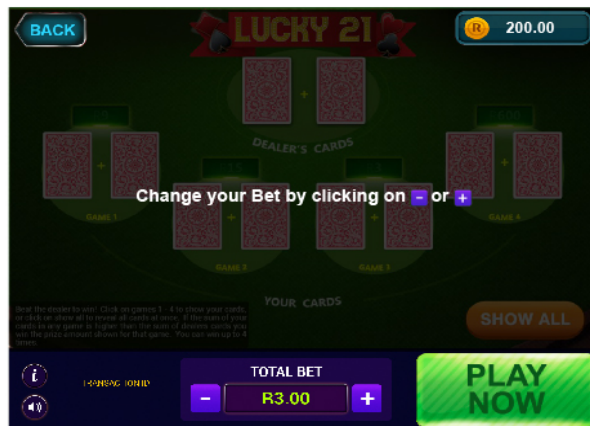

HOW TO PLAY AND HOW TO WIN: SPIN 4 CASH

- Step 01: Log in to <https://www.nationallottery.co.za/play-now/eaziwin> or follow the prompts on the Mobile App.
- Step 02: Select SPIN 4 CASH as your game option.
- Step 03: Select your entry price from either R3.00 or R5.00.
- Step 04: Click the PLAY NOW button.
- Step 05: The prize amount will be revealed after you have spun the wheel.
- Step 06: Press the SPIN button to spin the wheel.
- Step 07: If the wheel lands on BONUS SPIN, SPIN the wheel again to see whether you have won.
- Step 08: A message will appear at the end of the game to notify you of the outcome.
- Step 09: Your On-Line player account wallet will be topped up automatically with your winning amount below R50,000.
- Step 10: Click on the PLAY AGAIN button to play again.

HOW TO PLAY AND HOW TO WIN: LUCKY 21

- Step 01: Log in to <https://www.nationallottery.co.za/play-now/eaziwin> or follow the prompts on the Mobile App.
- Step 02: Select LUCKY 21 as your game option.
- Step 03: Select your entry price from either R3.00 or R5.00.
- Step 04: Click the PLAY NOW button
- Step 05: Click on games 1-4 to show cards or click on show all to reveal all the cards at once.
- Step 06: Beat the dealers score to win a prize. You can win up to 4 times
- Step 07: A message appears at the end of the game to notify you of the outcome.
- Step 08: Your On-Line player account wallet will be topped up automatically with your winning amount below R50,000.
- Step 09: Click on the PLAY AGAIN button to play again.