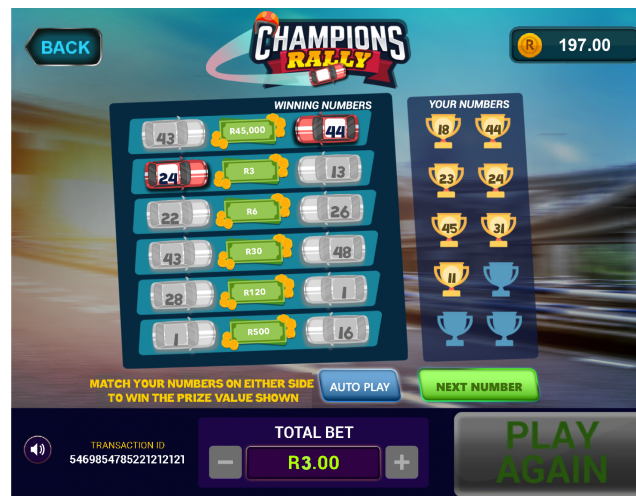

EAZIWIN ON-LINE GAME RULES AND REGULATIONS

HOW TO PLAY AND HOW TO WIN: CHAMPIONS RALLY

- Step 01: Log in to <https://www.nationallottery.co.za/play-now/eaziwin> or follow the prompts on the Mobile App.
- Step 02: Select CHAMPIONS RALLY as your game option.
- Step 03: Select your entry price of R3.00.
- Step 04: Click the PLAY NOW button.
- Step 05: Left click on your mouse or tap the touchpad on the Trophies to reveal your numbers. You can reveal each number individually by clicking on the “NEXT NUMBER” button, or you can also use the “AUTO PLAY” button to reveal all numbers.
- Step 06: Match your numbers on either side to win the prize value shown.
- Step 07: A message appears at the end of the game to notify you of the outcome.
- Step 08: The winning amount and winning patterns are revealed to winners at the end of each game.
- Step 09: Your On-Line player account wallet will be topped up automatically with your winning amount below R50,000.
- Step 10: Click on the PLAY AGAIN button to play again.